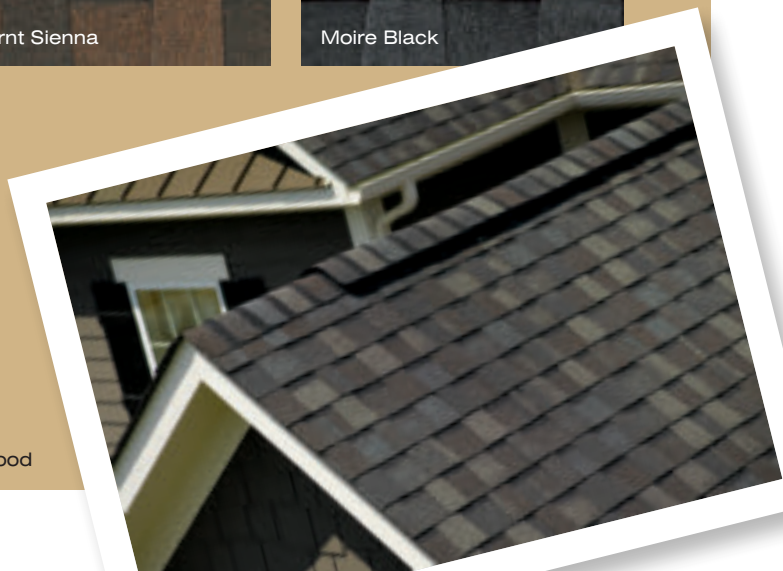

See actual warranty for specific details and limitations.

LANDMARK® color palette

Shown in Driftwood

Shown in Landmark Weathered Wood

easy selection

Add a little accent to your roof.

For a finishing touch to cap hips and ridges, CertainTeed offers Cedar Crest—available in colors to coordinate with your Landmark shingles. CertainTeed also offers Shadow Ridge, a low-profile design for capping hip and ridges. CertainTeed Swiftstart is recommended to be used as the starter course.