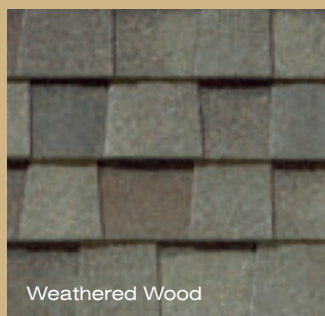

Shown in Max Def Weathered Wood

LANDMARK[®] PREMIUM with STREAKFighter[®]

Shown in Max Def Weathered Wood

lasting beauty... exceptional durability... peace of mind

When you choose Landmark Premium, you make the decision that assures the beauty, durability and security of your home for generations.

Shown in Max Def Weathered Wood

LANDMARK[®]

with
STREAK Fighter[®]

“Best Buy”

As ranked by a leading
Consumer Magazine.

Shown in Weathered Wood

takes roofing to a higher level

Durable, beautiful color-blended line of shingles. The widest array of colors to suit any trim, stucco or siding color. Manufactured with self-sealing adhesive strips and a wide nailing zone, larger than competitors for ease of installation so your roofing job is complete in no time.

See actual warranty for specific details and limitations.

LANDMARK® color palette

Shown in Driftwood

Shown in Landmark Weathered Wood

easy selection

Add a little accent to your roof.

For a finishing touch to cap hips and ridges, CertainTeed offers Cedar Crest—available in colors to coordinate with your Landmark shingles. CertainTeed also offers Shadow Ridge, a low-profile design for capping hip and ridges. CertainTeed Swiftstart is recommended to be used as the starter course.