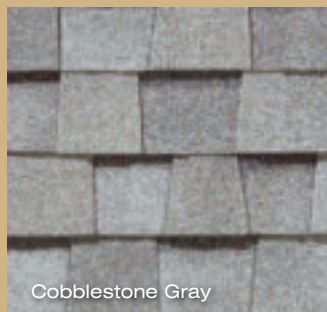

See actual warranty for specific details and limitations.

LANDMARK® color palette

Shown in Driftwood

Shown in Landmark Weathered Wood

easy selection

Add a little accent to your roof.

For a finishing touch to cap hips and ridges, CertainTeed offers Cedar Crest—available in colors to coordinate with your Landmark shingles. CertainTeed also offers Shadow Ridge, a low-profile design for capping hip and ridges. CertainTeed Swiftstart is recommended to be used as the starter course.