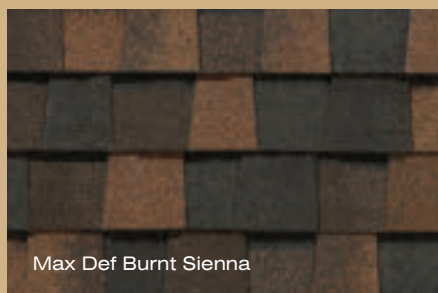

Shown in Max Def Weathered Wood

LANDMARK[®]

with
STREAK Fighter[®]

“Best Buy”

As ranked by a leading
Consumer Magazine.

Shown in Weathered Wood

takes roofing to a higher level

Durable, beautiful color-blended line of shingles. The widest array of colors to suit any trim, stucco or siding color. Manufactured with self-sealing adhesive strips and a wide nailing zone, larger than competitors for ease of installation so your roofing job is complete in no time.