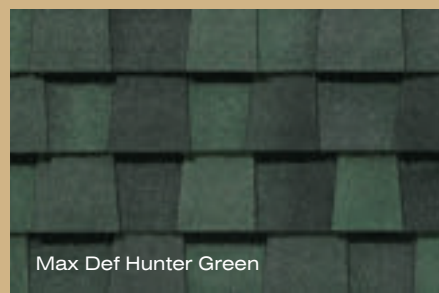

Shown in Max Def Weathered Wood

LANDMARK[®]

with
STREAK Fighter[®]

“Best Buy”

As ranked by a leading
Consumer Magazine.

Shown in Weathered Wood

takes roofing to a higher level

Durable, beautiful color-blended line of shingles. The widest array of colors to suit any trim, stucco or siding color. Manufactured with self-sealing adhesive strips and a wide nailing zone, larger than competitors for ease of installation so your roofing job is complete in no time.