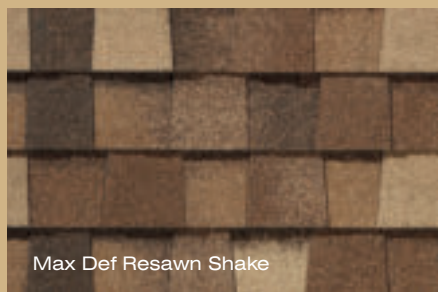

Shown in Max Def Weathered Wood

LANDMARK[®]

with
STREAK Fighter[®]

“Best Buy”

As ranked by a leading
Consumer Magazine.

Shown in Weathered Wood

takes roofing to a higher level

Durable, beautiful color-blended line of shingles. The widest array of colors to suit any trim, stucco or siding color. Manufactured with self-sealing adhesive strips and a wide nailing zone, larger than competitors for ease of installation so your roofing job is complete in no time.