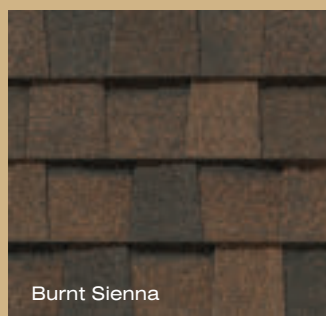

See actual warranty for specific details and limitations.

LANDMARK® color palette

Shown in Driftwood

Shown in Landmark Weathered Wood

easy selection

Add a little accent to your roof.

For a finishing touch to cap hips and ridges, CertainTeed offers Cedar Crest—available in colors to coordinate with your Landmark shingles. CertainTeed also offers Shadow Ridge, a low-profile design for capping hip and ridges. CertainTeed Swiftstart is recommended to be used as the starter course.