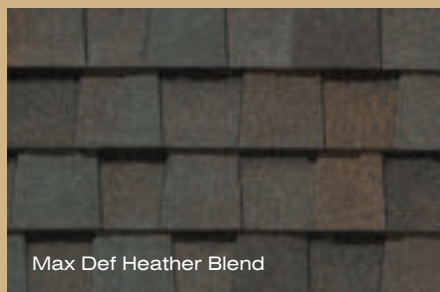

Shown in Max Def Weathered Wood

LANDMARK[®]

with
STREAK Fighter[®]

“Best Buy”

As ranked by a leading
Consumer Magazine.

Shown in Weathered Wood

takes roofing to a higher level

Durable, beautiful color-blended line of shingles. The widest array of colors to suit any trim, stucco or siding color. Manufactured with self-sealing adhesive strips and a wide nailing zone, larger than competitors for ease of installation so your roofing job is complete in no time.