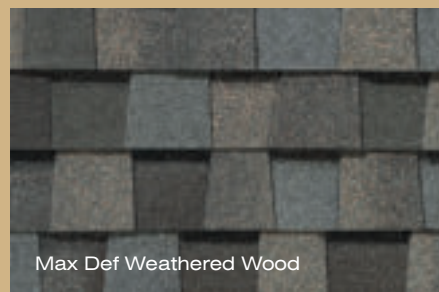

Shown in Landmark Driftwood

LANDMARK® SERIES

exceptional value

Landmark Series offers four levels of high performance shingles in weight and thickness. The heavier the shingle, the more depth, thickness and dimension it offers. All four offer the exceptional value of the industry's toughest fiber glass mat, the strongest materials available and the best warranty.

Shown in Max Def Weathered Wood

LANDMARK[®]

with
STREAK Fighter[®]

“Best Buy”

As ranked by a leading
Consumer Magazine.

Shown in Weathered Wood

takes roofing to a higher level

Durable, beautiful color-blended line of shingles. The widest array of colors to suit any trim, stucco or siding color. Manufactured with self-sealing adhesive strips and a wide nailing zone, larger than competitors for ease of installation so your roofing job is complete in no time.