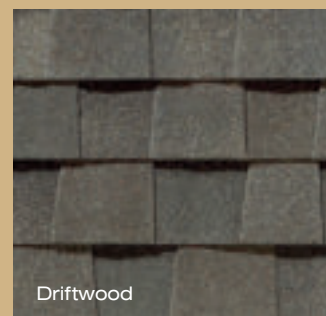

See actual warranty for specific details and limitations.

LANDMARK® color palette

Shown in Driftwood

Shown in Landmark Weathered Wood

easy selection

Add a little accent to your roof.

For a finishing touch to cap hips and ridges, CertainTeed offers Cedar Crest—available in colors to coordinate with your Landmark shingles. CertainTeed also offers Shadow Ridge, a low-profile design for capping hip and ridges. CertainTeed Swiftstart is recommended to be used as the starter course.