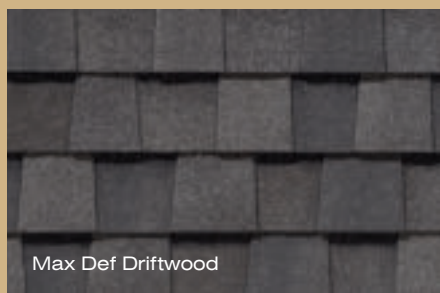

Shown in Max Def Weathered Wood

LANDMARK[®]

with
STREAK Fighter[®]

“Best Buy”

As ranked by a leading
Consumer Magazine.

Shown in Weathered Wood

takes roofing to a higher level

Durable, beautiful color-blended line of shingles. The widest array of colors to suit any trim, stucco or siding color. Manufactured with self-sealing adhesive strips and a wide nailing zone, larger than competitors for ease of installation so your roofing job is complete in no time.